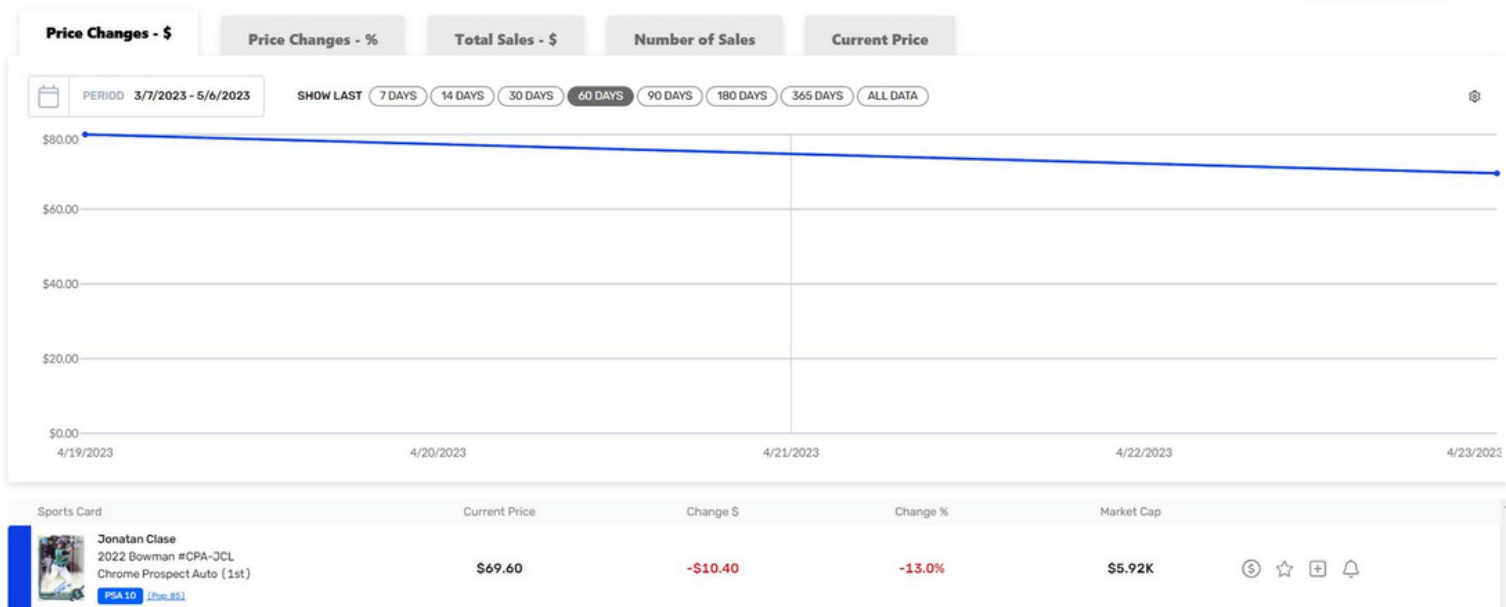

SPORTS CARD

INVESTMENT REPORT

TOP JONATAN CLASE CARDS TO BUY NOW

Jonatan Clase is not currently a top 100 prospect. We consider him a super sleeper. Prospecting in baseball is fun and can lead to terrific profits if you guess right, however it is still an extreme risk! Clase is a prospect that I am very high on and am stashing away right now. With his current play I wouldn't be surprised to see him crack the top 100 prospect list by the end of summer!

The Reward: Jonatan Clase is an Outfielder at High A for the Seattle Mariners. His 2023 stats look like this 20 G, .337/.455/.723, 7 HR, 17 RBI, 22 R, 16 SB, 16.8 BB%, 26.7 K%, 207 wRC+, .514 wOBA, .429 BABIP. Clase signed with the Mariners in 2018. The 20-year-old is coming off a big week at High-A in which he went 11-for-28 with four doubles, four homers, and seven RBI. He also tallied three walks, eight strikeouts, and four stolen bases. He has top notch bat speed and speed on the base paths too. There are 55 hitters in the minors this year with 5+ HR's. Their average age is 25. There are 16 hitters in the minors that have 10+ SB. Their average age is 23. One hitter in the minors has 5+ HR's and 10 + SB's and he is 20 years old! That hitter is Jonatan Clase!

The Risk: Strikeout rate is too high right now. Obviously that can be corrected, but he has struck out 8 times in his last 28 at bats.

The Opportunity: Buy his 2022 Bowman Chrome Prospect Auto 1st PSA 10. This is a pop 85 card so it might take a little work to find one, but it is worth the extra effort. This card is down 13% in the last 60 days. This card currently sells for only about \$70! Buy this card and stash it away for when Clase gets called up to the big leagues! I know we typically focus on short term flips and this is a longer term hold and flip, so if you want to continue watching for now and waiting to purchase you can. However don't miss out on an opportunity to get in on this kid while his prices are affordable!